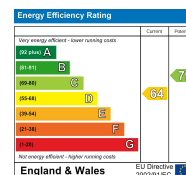

GROUND FLOOR
1193 sq.ft. (110.8 sq.m.) approx.

MEACOCK & JONES

106 Hutton Road
Shenfield
Essex
CM15 8NB

01277 218485

enquiries@meacockjones.co.uk

www.meacockjones.co.uk

Council Tax Band: F

Local Authority: Brentwood Borough Council