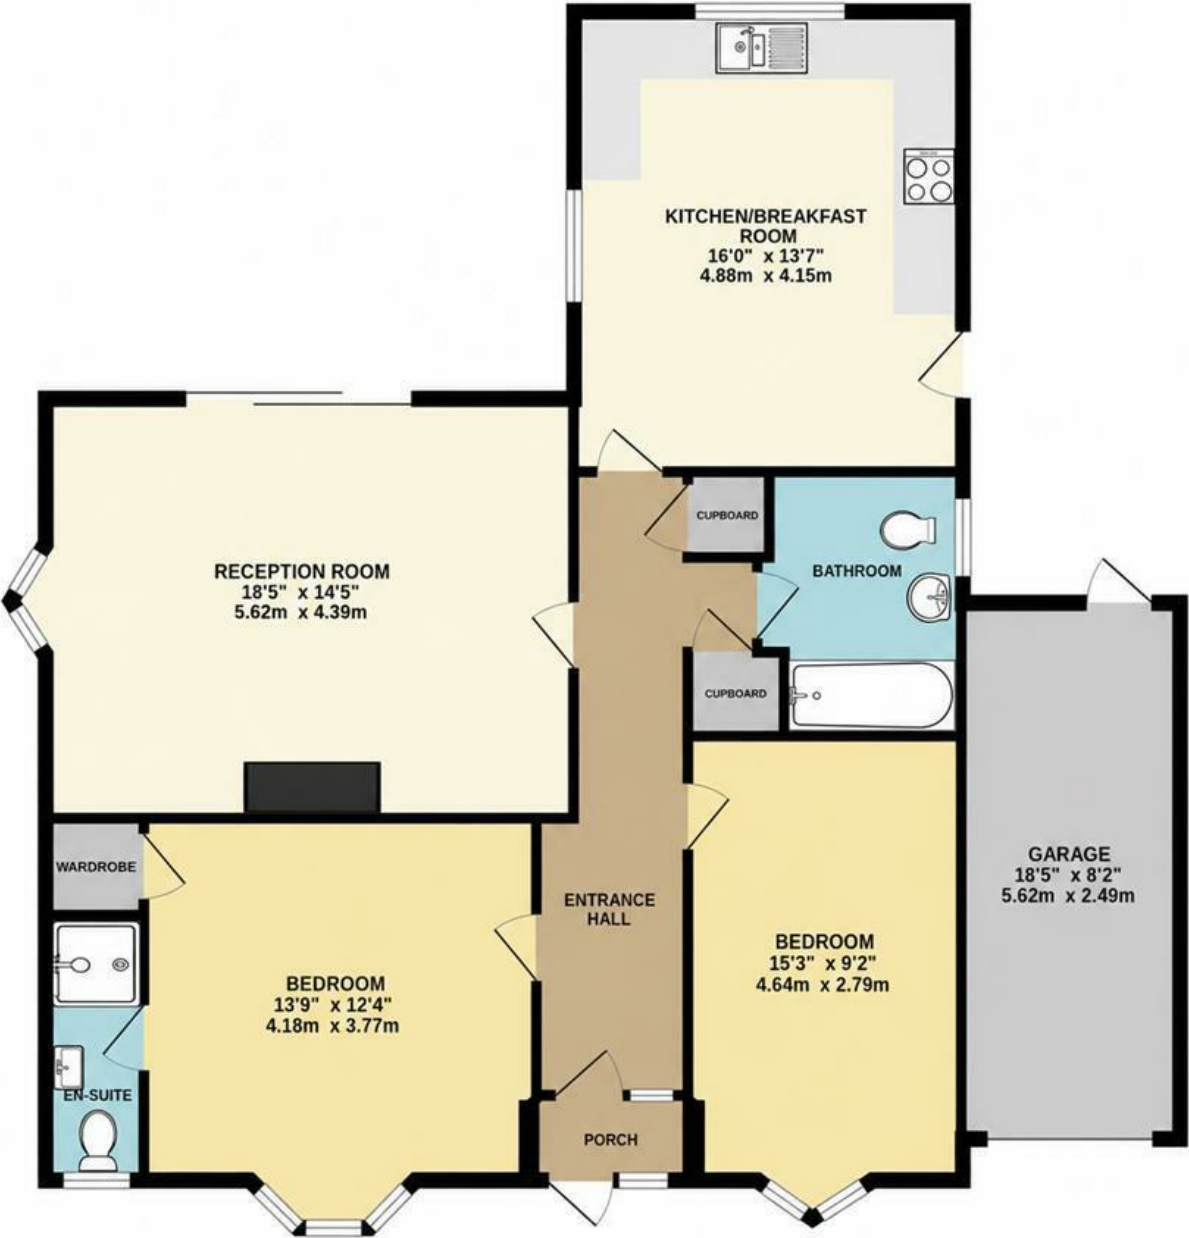

1 St. Georges Close

£575,000 - £600,000

FREEHOLD

- Detached bungalow in a sought-after cul-de-sac location
- Offered for sale with no onward chain
- Well-appointed open plan kitchen/breakfast room
- Principal bedroom with built-in wardrobes and en-suite
- South-west facing rear garden (approx. 40ft x 33ft)
- Open views across neighbouring countryside
- Spacious dual-aspect living room with patio doors
- Two generous double bedrooms
- Modern family bathroom
- Driveway providing parking for multiple vehicles leading to garage with power and lighting

GROUND FLOOR
1193 sq.ft. (110.8 sq.m.) approx.

MEACOCK & JONES

106 Hutton Road
Shenfield
Essex
CM15 8NB

01277 218485

enquiries@meacockjones.co.uk

www.meacockjones.co.uk

Council Tax Band: F

Local Authority: Brentwood Borough Council